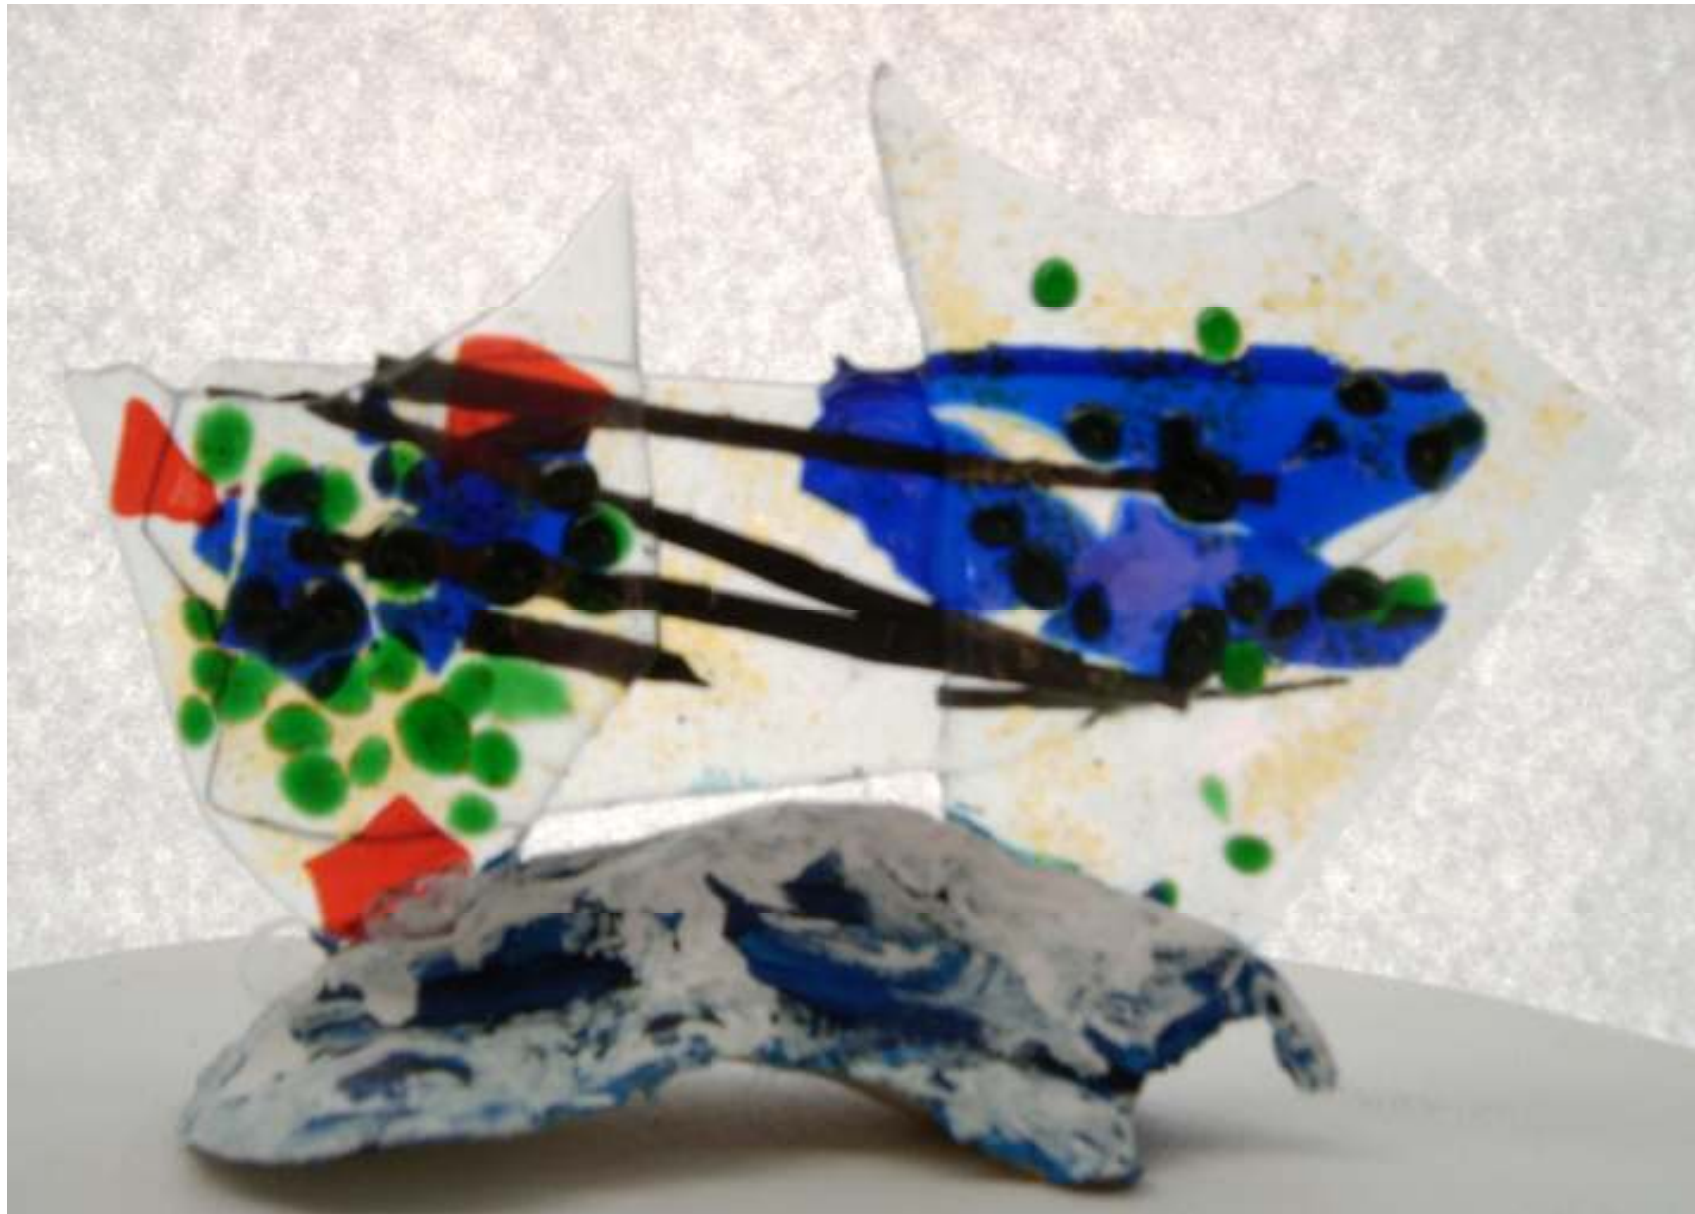

Striped Fish.

Plain glass with additional metal strips and colourings. 2009.

8cm H X 13.cm W.

Mounted in a hand painted clay base.

£60