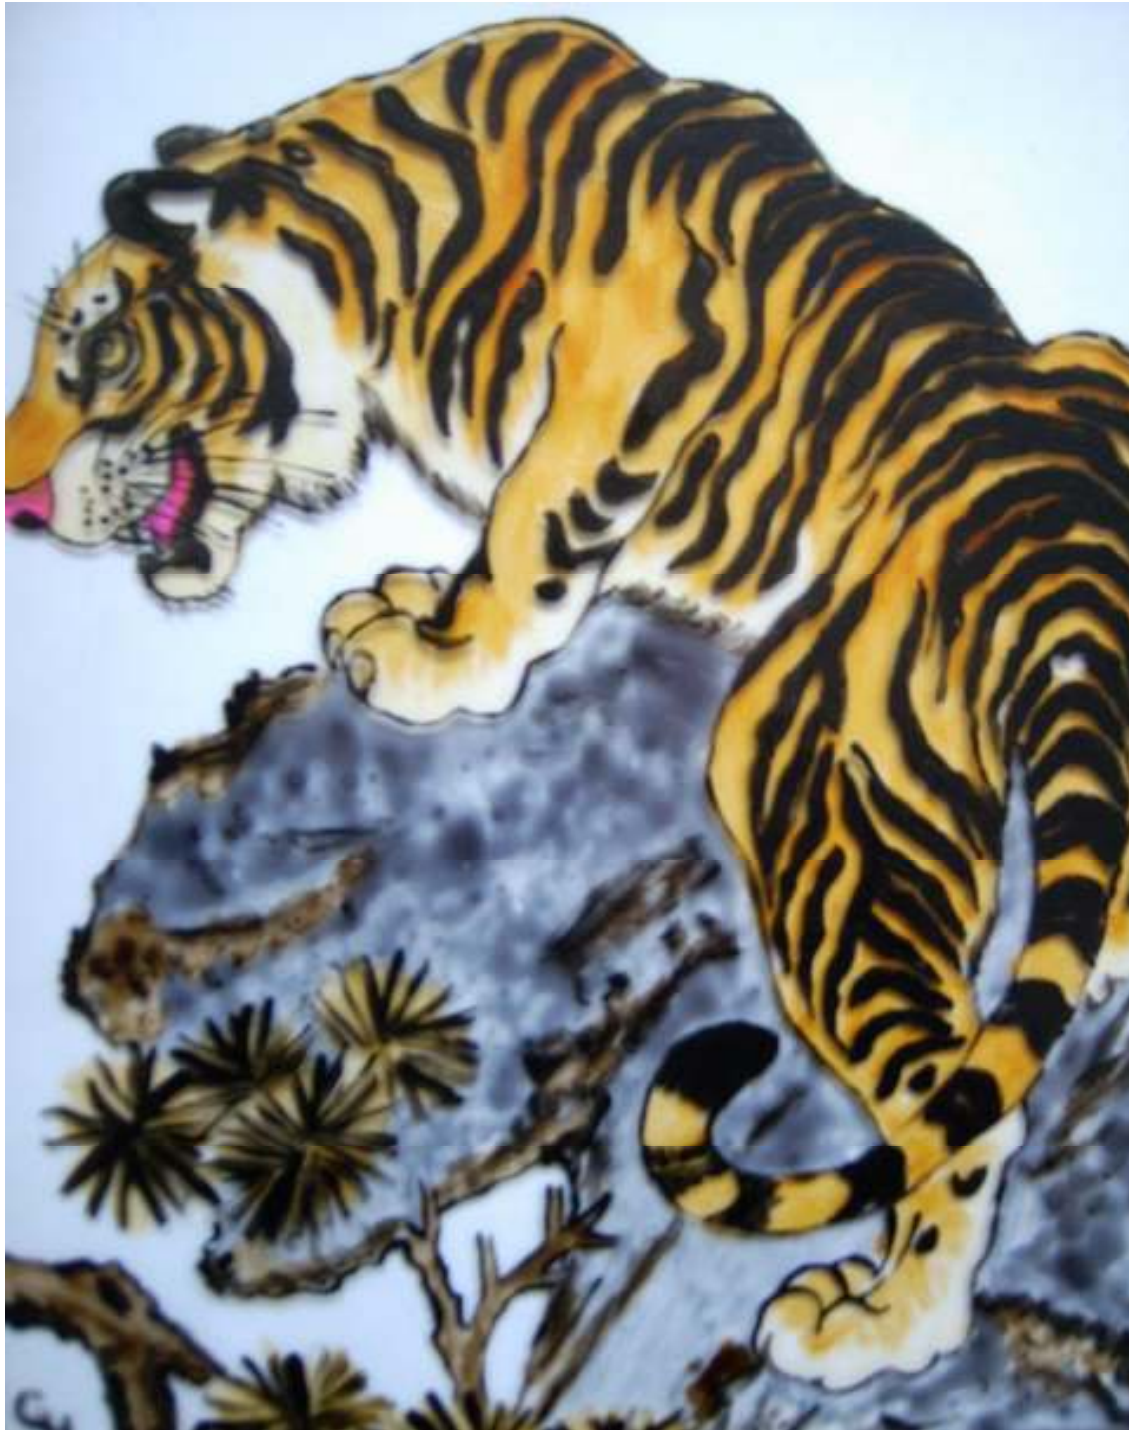

**Chinese Cockerel.
15.5 x 20.5 cms. On 2 mm
sheet glass. 1993.
£40**

Warbler and Peonies.
10 x 15.5 cms on 2 mm sheet glass.
1988.
£25

Birds on a Branch.
25.8 x 29.8 cms. On 2 mm
sheet glass. 1987.
£60

Mount Fuji and Bird.
27 x 32 cms on 2 mm sheet glass.
1987.
£65

Peacock and Peonies.
20.5 x 25.8 cms on 2 mm sheet glass.
1987.
£75

Peacocks and Flowers.
20.5 x 25.8 cms on 2 mm sheet glass.
1987.
£75

Tiger on the Rock.
20.5 x 25.8 cms on 2 mm sheet glass.
1987.
£50

Mount Fuji, snow and Crane.
15.5 x 20.5 cms on 2 mm sheet glass.
1987.
£30

Robins.
21 x 24 cms on 2 mm sheet glass.
1987.
Private Collection.

Mountain Lion.
10 x 15.5 cms on 2 mm sheet glass.
1987.
£10

Jaguar.
15 x 10 cms on 2 mm sheet glass.
1987.
£10